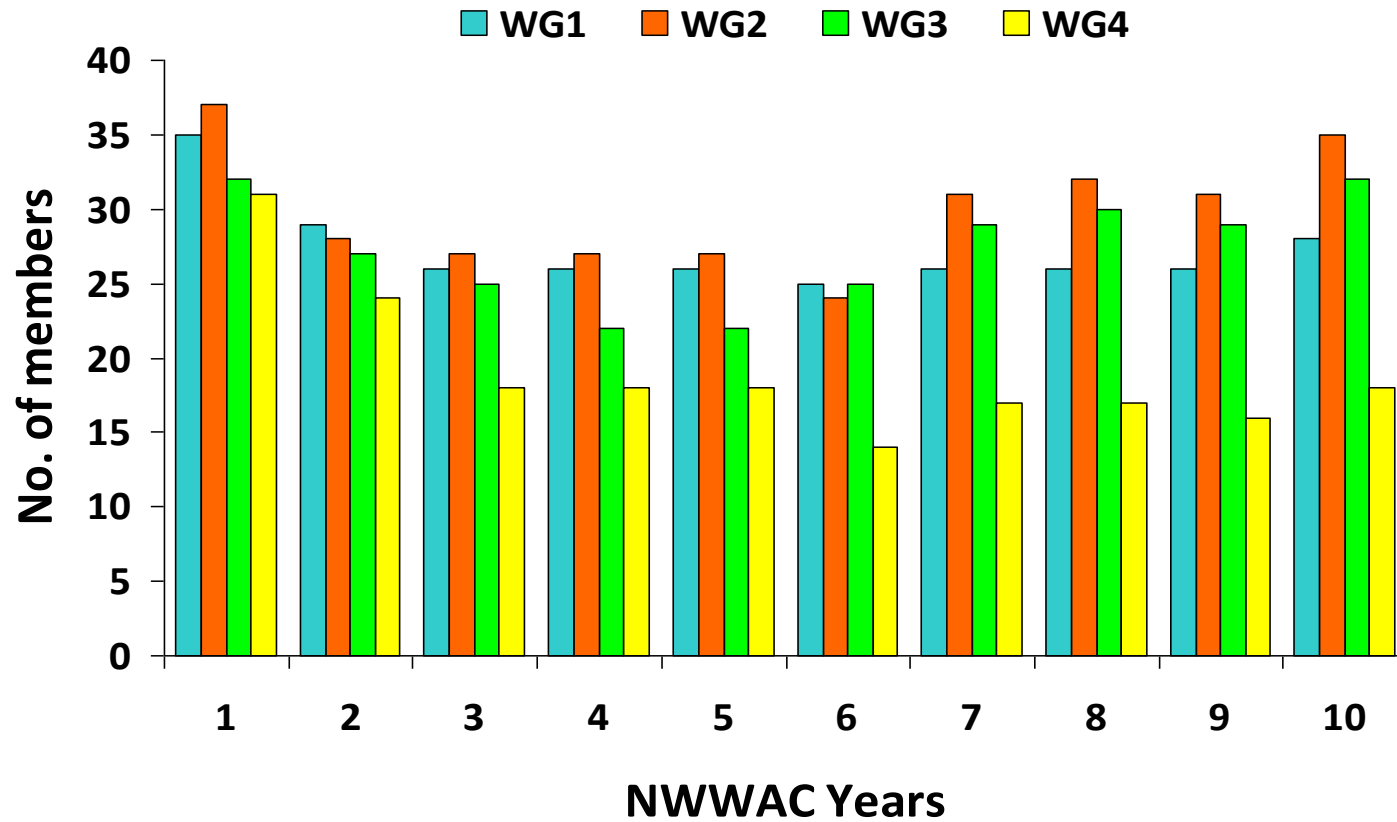

NWWAC Secretariat Report on Membership

General Assembly
Dublin, 17 September 2014

CONSEIL CONSULTATIF POUR
LES EAUX OCCIDENTALES
SEPTENTRIONALES

NORTH WESTERN
WATERS
ADVISORY COUNCIL

CONSEJO CONSULTIVO PARA
LAS AGUAS
NOROCCIDENTALES

Membership Overview

General Assembly and Executive Committee Years 1 to 10

Membership Overview

Working Groups

Years 1 to 10

Membership Overview

Meeting Composition by Category

Year 10

Any questions?

CONSEIL CONSULTATIF POUR
LES EAUX OCCIDENTALES
SEPTENTRIONALES

NORTH WESTERN
WATERS
ADVISORY COUNCIL

CONSEJO CONSULTIVO PARA
LAS AGUAS
NOROCCIDENTALES