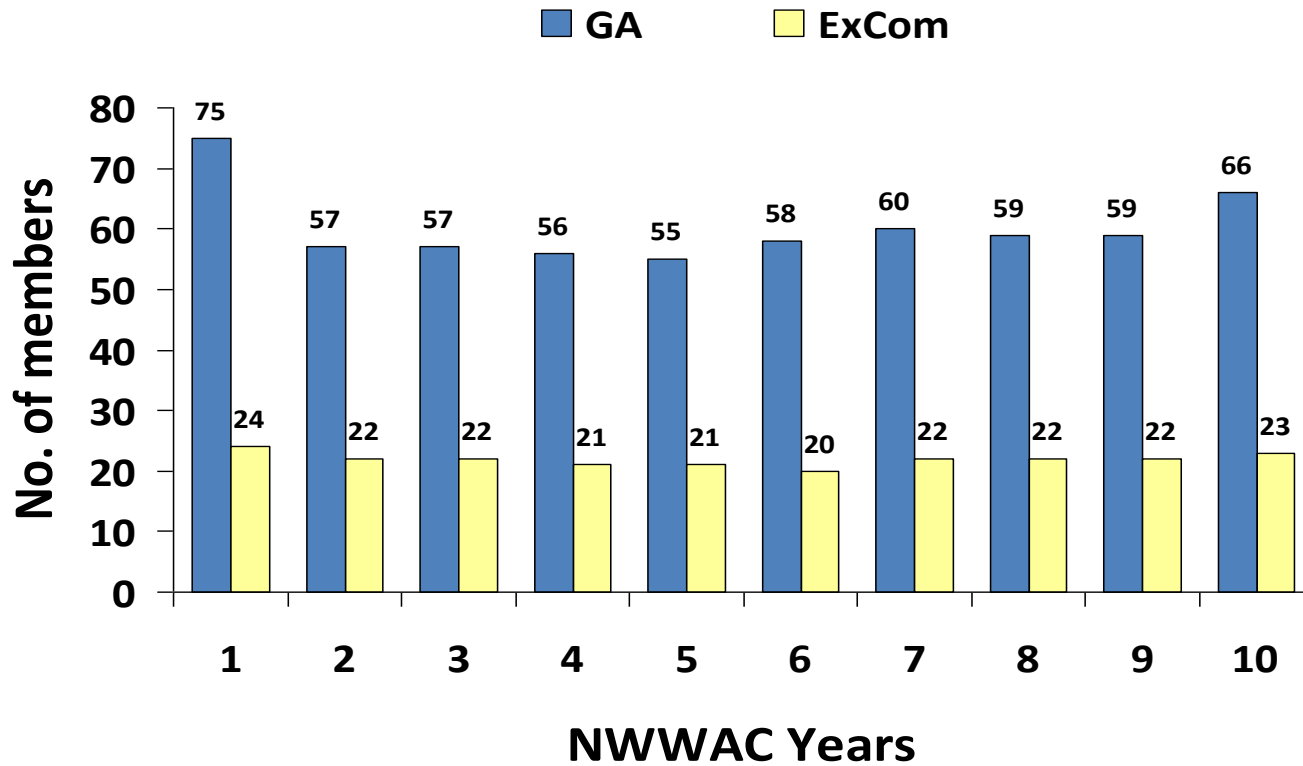

NWWAC Secretariat Report on Membership

General Assembly
Dublin, 17 September 2014

CONSEIL CONSULTATIF POUR
LES EAUX OCCIDENTALES
SEPTENTRIONALES

NORTH WESTERN
WATERS
ADVISORY COUNCIL

CONSEJO CONSULTIVO PARA
LAS AGUAS
NOROCCIDENTALES

Membership Overview

General Assembly and Executive Committee Years 1 to 10

Membership Overview

Working Groups

Years 1 to 10

Membership Overview

Meeting Composition by Category

Year 10