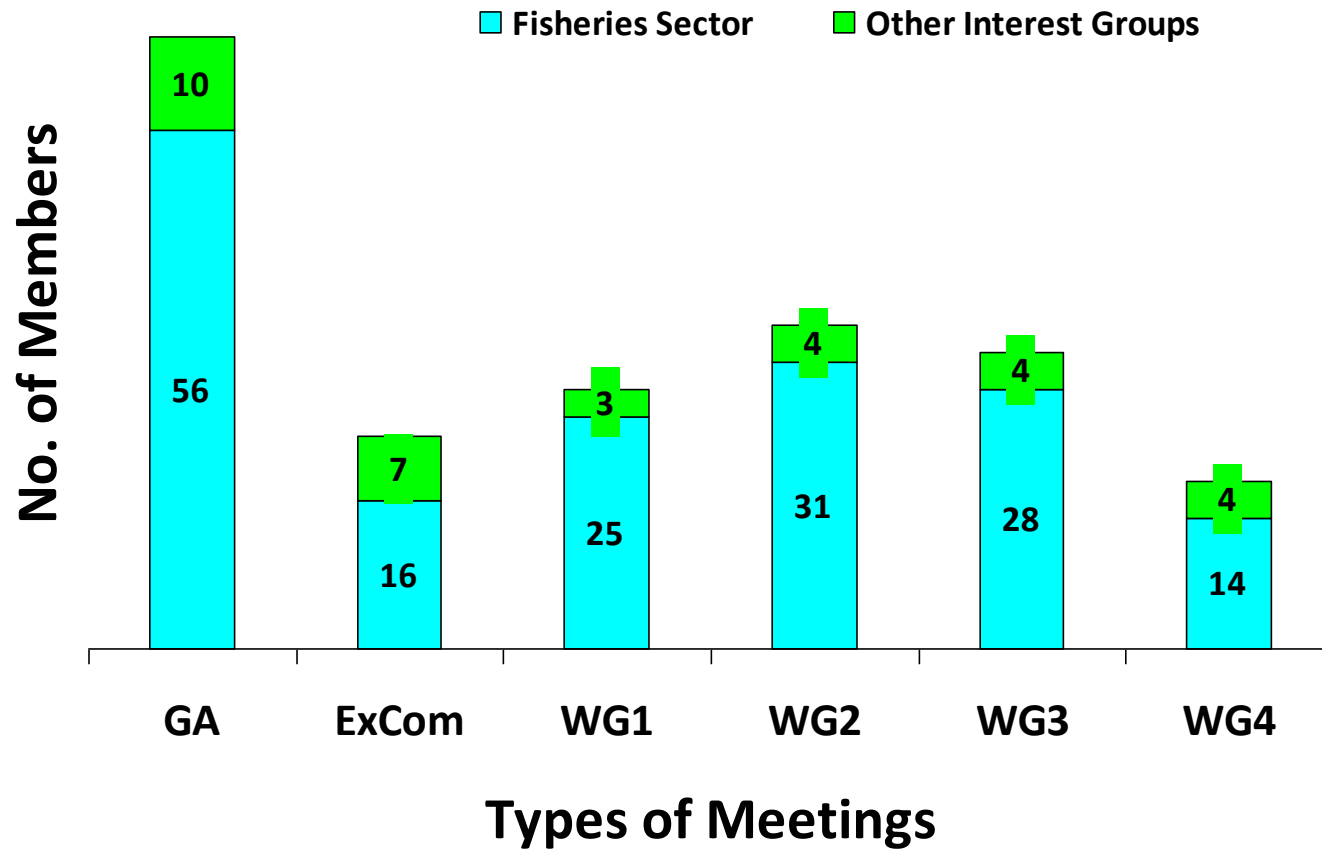

NWWAC Secretariat Report on Membership

General Assembly
Dublin, 17 September 2014

CONSEIL CONSULTATIF POUR
LES EAUX OCCIDENTALES
SEPTENTRIONALES

NORTH WESTERN
WATERS
ADVISORY COUNCIL

CONSEJO CONSULTIVO PARA
LAS AGUAS
NOROCCIDENTALES

Membership Overview

General Assembly and Executive Committee Years 1 to 10

Membership Overview

Working Groups

Years 1 to 10

Membership Overview

Meeting Composition by Category

Year 10

Any questions?

CONSEIL CONSULTATIF POUR
LES EAUX OCCIDENTALES
SEPTENTRIONALES

NORTH WESTERN
WATERS
ADVISORY COUNCIL

CONSEJO CONSULTIVO PARA
LAS AGUAS
NOROCCIDENTALES