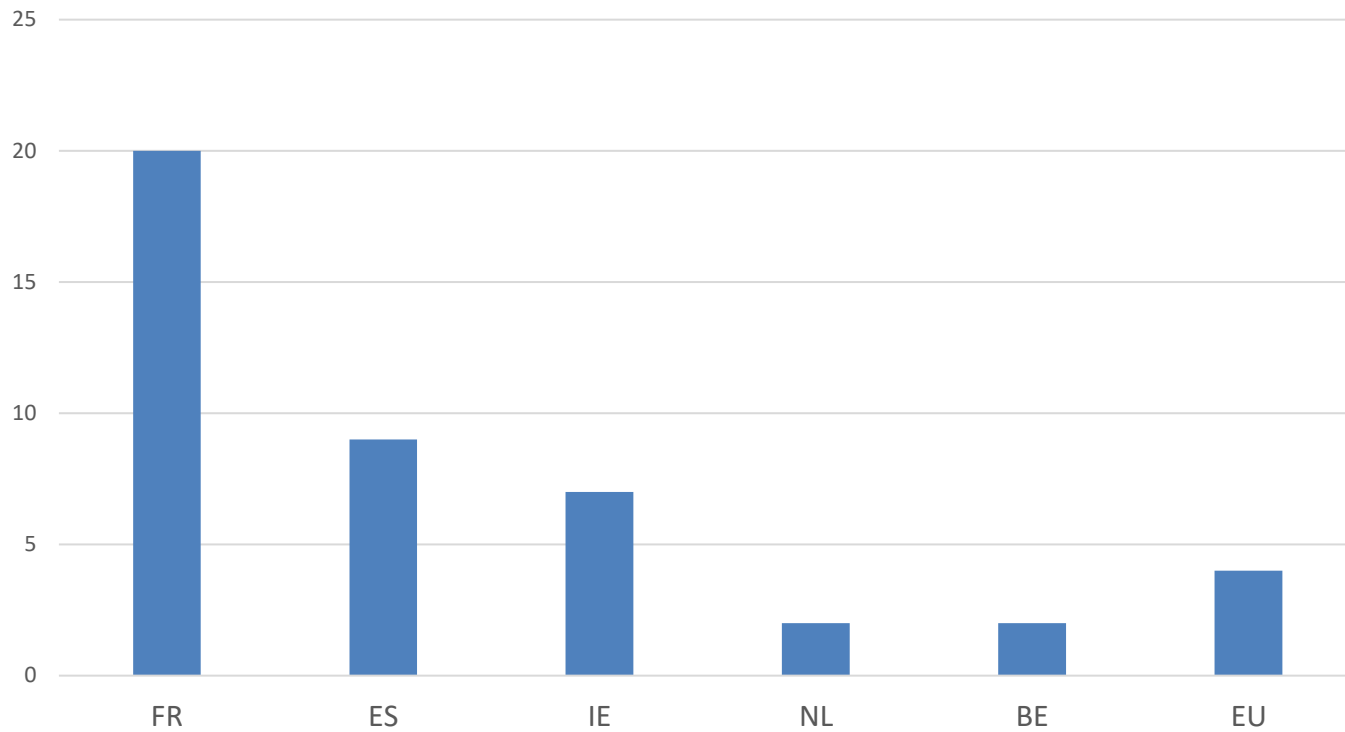

Membership Overview

General Assembly and Executive Committee Years 1 to 17

Membership Overview

Working Groups Composition Years 1 to 17

Membership Overview

Composition by meeting type

Membership Overview

Composition by Member State

Year 17

Composition by MS Year 17

Any questions?

CONSEIL CONSULTATIF POUR
LES EAUX OCCIDENTALES
SEPTENTRIONALES

**NORTH WESTERN
WATERS**
ADVISORY COUNCIL

CONSEJO CONSULTIVO PARA
LAS AGUAS
NOROCCIDENTALES

Confirmation of nominations for the Executive Committee Years 17 - 19