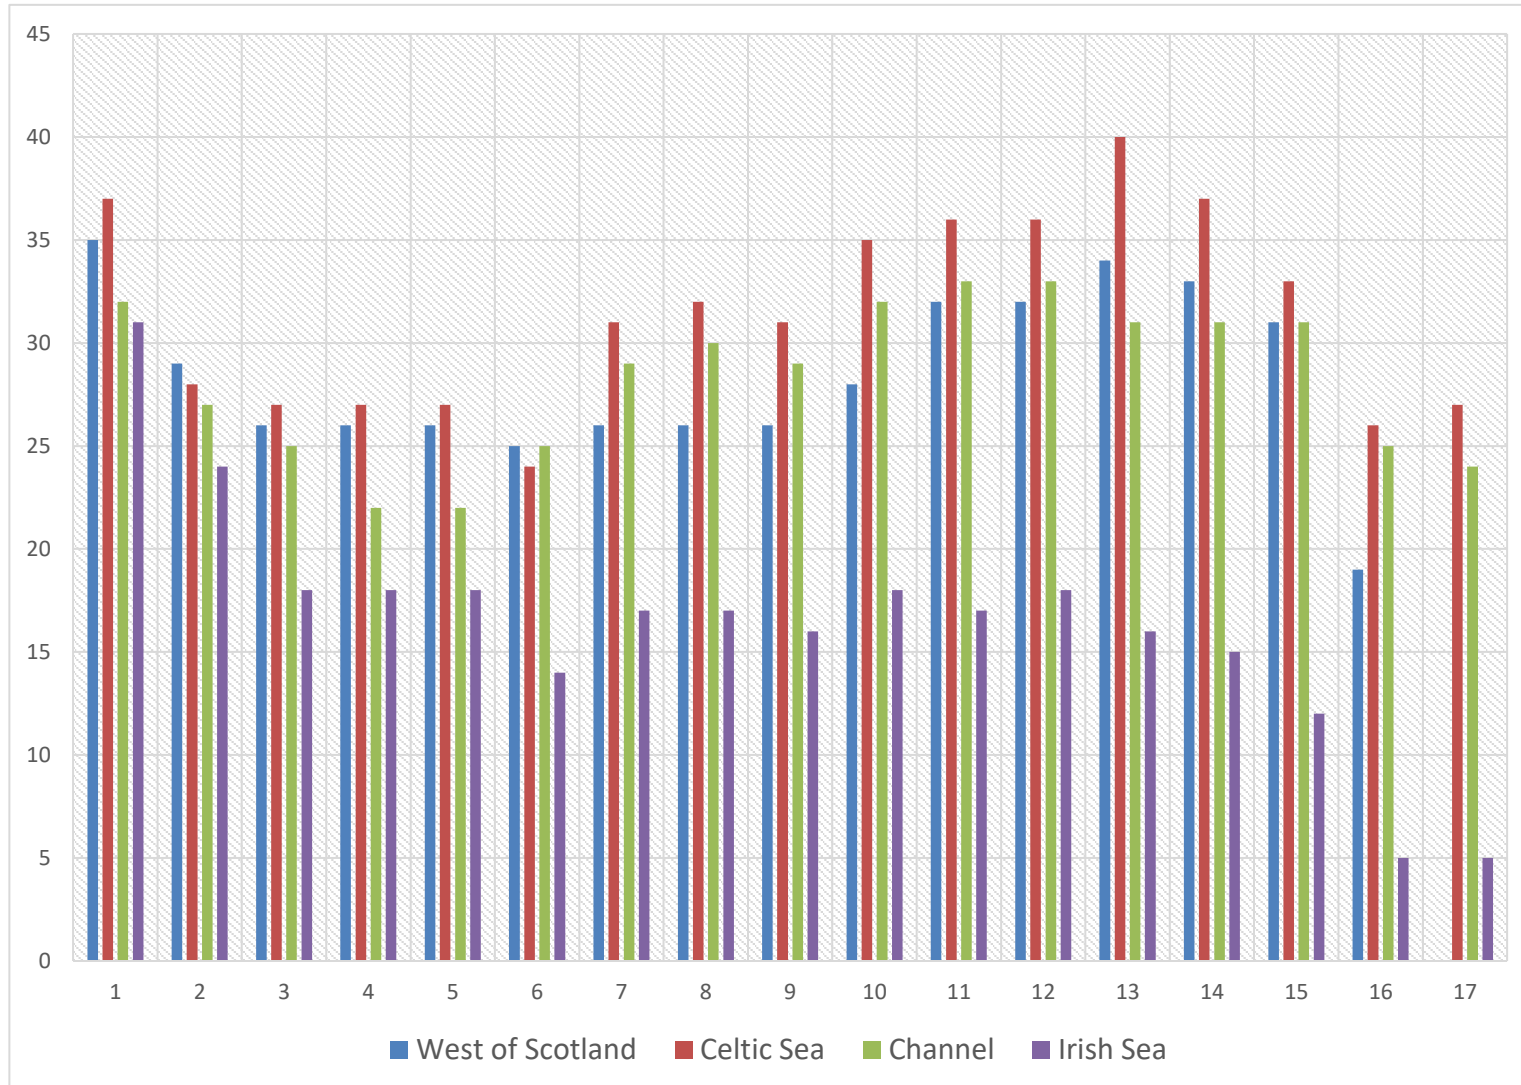

Membership Overview

General Assembly and Executive Committee Years 1 to 17

Membership Overview

Working Groups Composition Years 1 to 17

Membership Overview

Composition by meeting type

Membership Overview

Composition by Member State