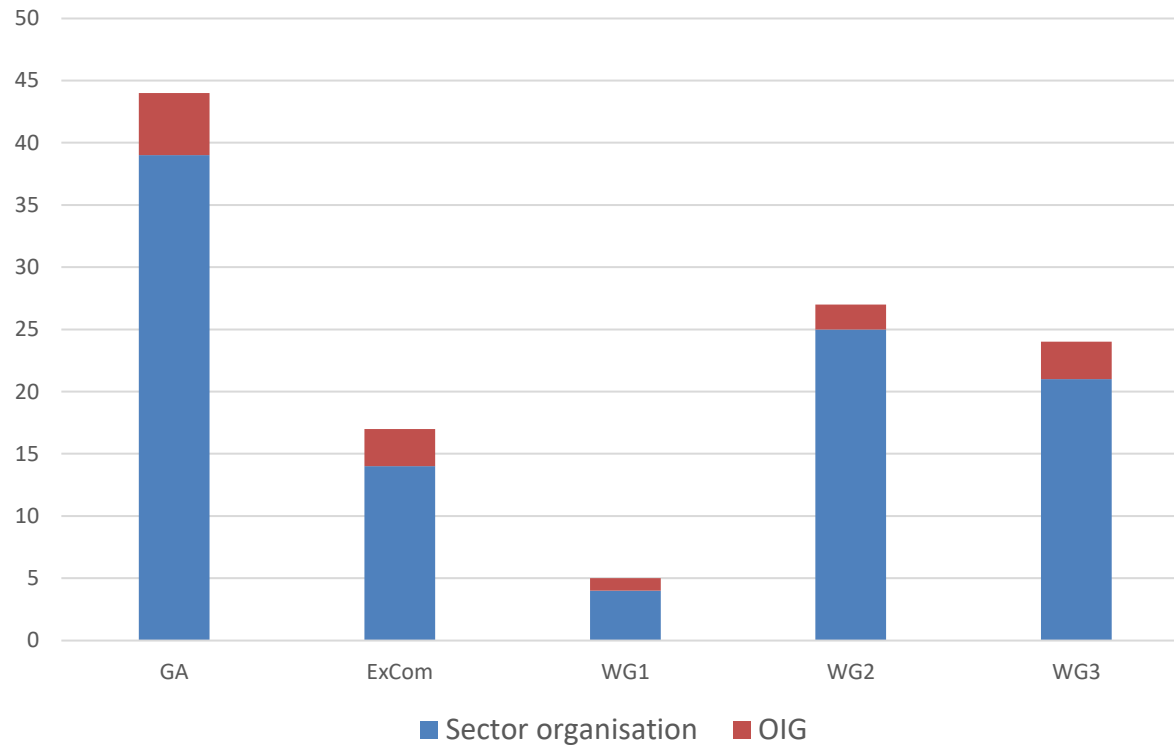

Membership Overview

General Assembly and Executive Committee Years 1 to 17

Membership Overview

Working Groups Composition Years 1 to 17

Membership Overview

Composition by meeting type

Membership Overview

Composition by Member State

Year 17

Composition by MS Year 17

Any questions?

CONSEIL CONSULTATIF POUR
LES EAUX OCCIDENTALES
SEPTENTRIONALES

**NORTH WESTERN
WATERS**
ADVISORY COUNCIL

CONSEJO CONSULTIVO PARA
LAS AGUAS
NOROCCIDENTALES

Confirmation of nominations for the Executive Committee Years 17 - 19