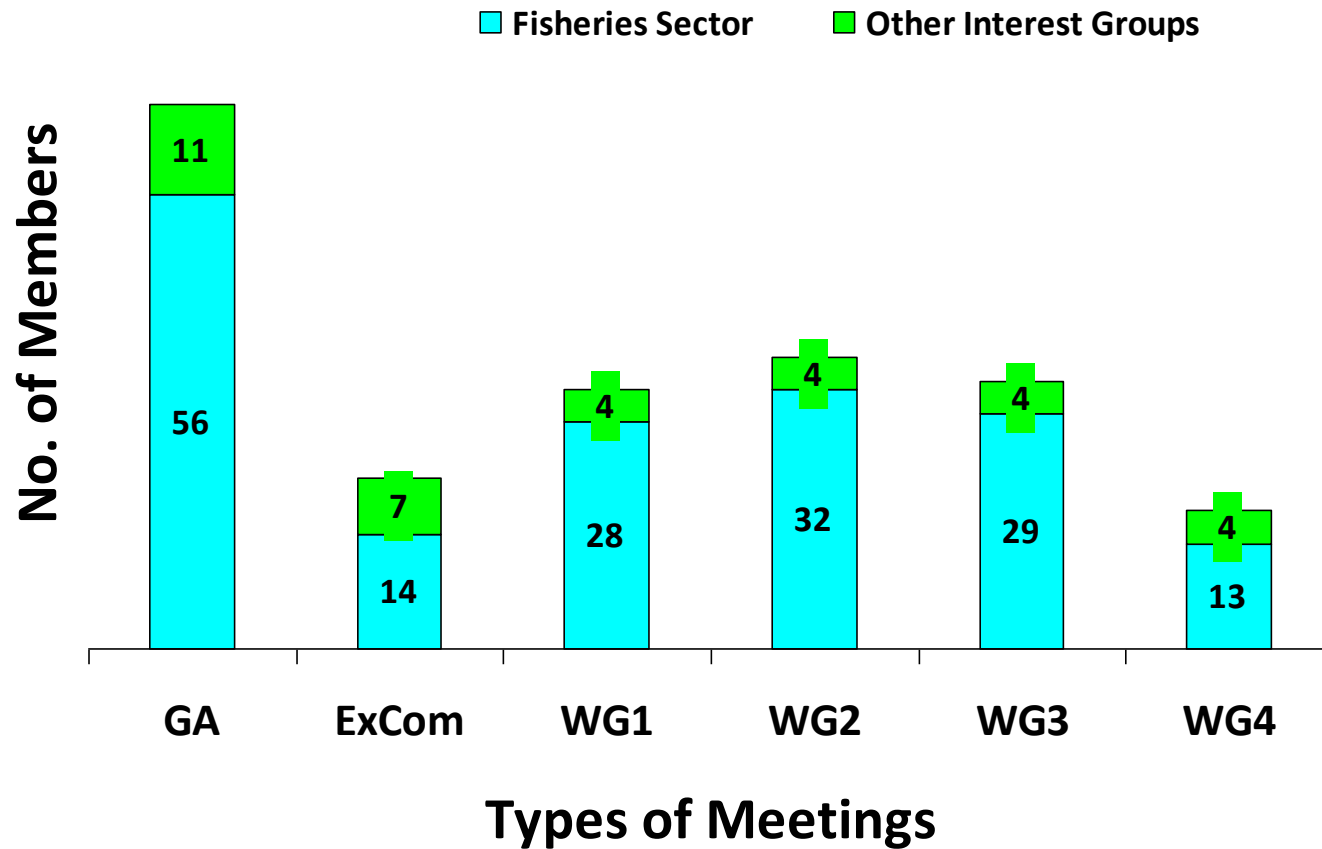

NWWAC Secretariat Report on Membership

General Assembly
Dublin, 16 September 2015

CONSEIL CONSULTATIF POUR
LES EAUX OCCIDENTALES
SEPTENTRIONALES

NORTH WESTERN
WATERS
ADVISORY COUNCIL

CONSEJO CONSULTIVO PARA
LAS AGUAS
NOROCCIDENTALES

Membership Overview

General Assembly and Executive Committee
Years 1 to 11

Membership Overview

Working Groups

Years 1 to 11

Membership Overview

Meeting Composition by Category

Year 11

Any questions?

CONSEIL CONSULTATIF POUR
LES EAUX OCCIDENTALES
SEPTENTRIONALES

NORTH WESTERN
WATERS
ADVISORY COUNCIL

CONSEJO CONSULTIVO PARA
LAS AGUAS
NOROCCIDENTALES