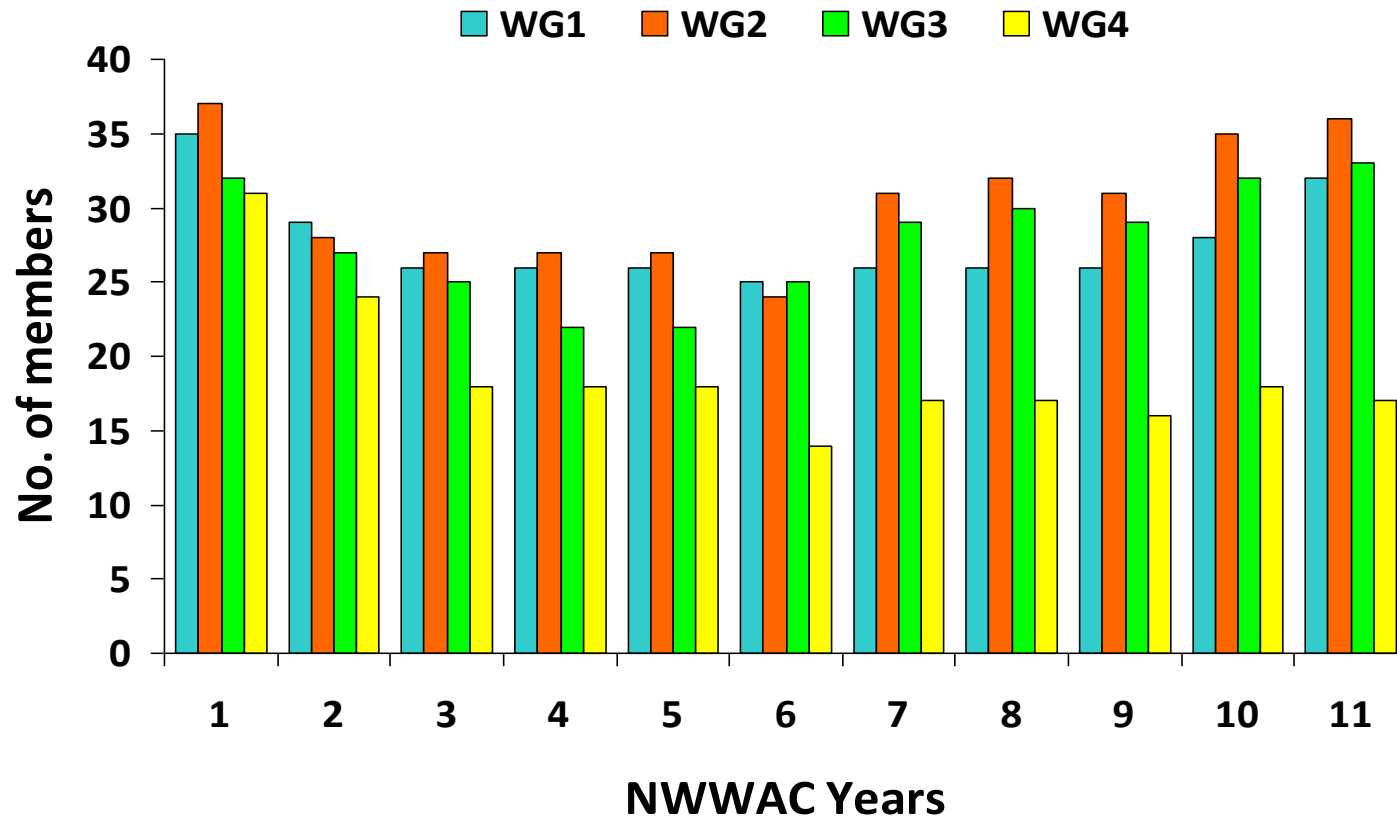

NWWAC Secretariat Report on Membership

General Assembly
Dublin, 16 September 2015

CONSEIL CONSULTATIF POUR
LES EAUX OCCIDENTALES
SEPTENTRIONALES

NORTH WESTERN
WATERS
ADVISORY COUNCIL

CONSEJO CONSULTIVO PARA
LAS AGUAS
NOROCCIDENTALES

Membership Overview

General Assembly and Executive Committee
Years 1 to 11

Membership Overview

Working Groups

Years 1 to 11

Membership Overview

Meeting Composition by Category

Year 11

Any questions?

CONSEIL CONSULTATIF POUR
LES EAUX OCCIDENTALES
SEPTENTRIONALES

NORTH WESTERN
WATERS
ADVISORY COUNCIL

CONSEJO CONSULTIVO PARA
LAS AGUAS
NOROCCIDENTALES