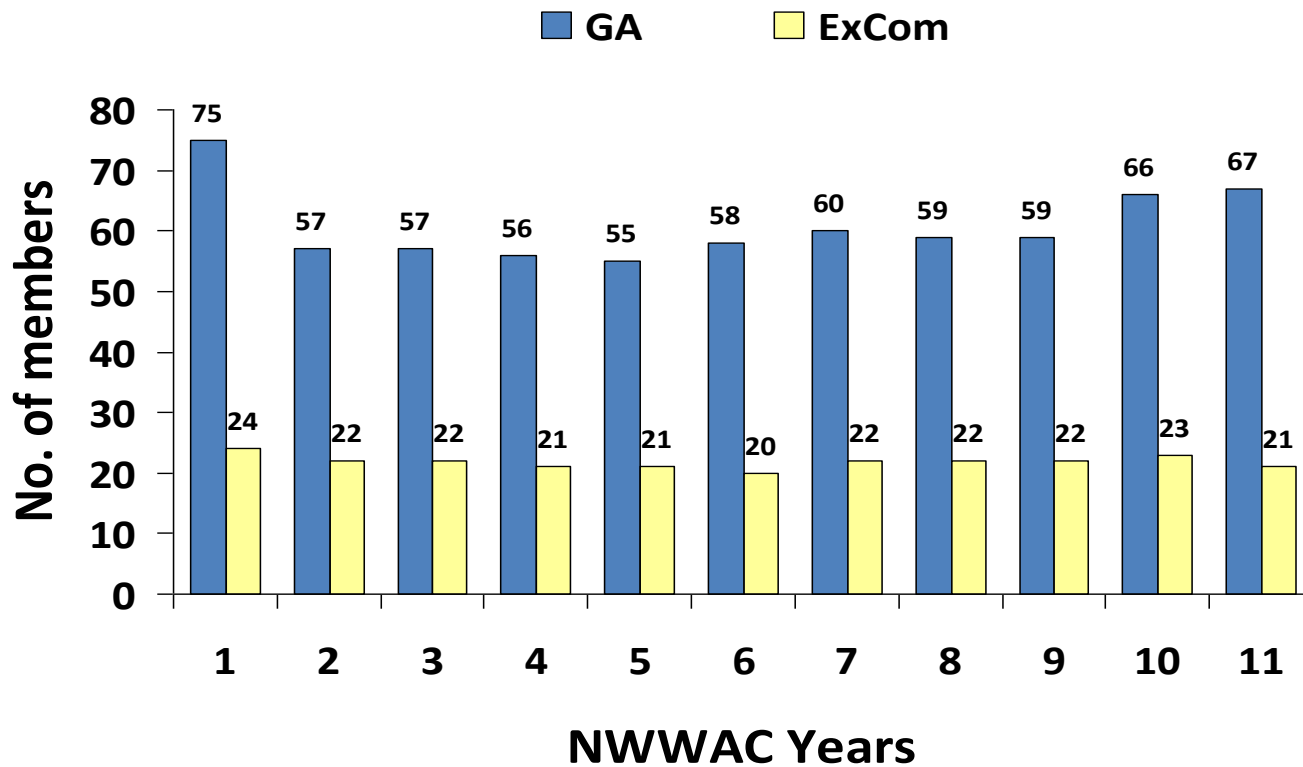

NWWAC Secretariat Report on Membership

General Assembly
Dublin, 16 September 2015

CONSEIL CONSULTATIF POUR
LES EAUX OCCIDENTALES
SEPTENTRIONALES

NORTH WESTERN
WATERS
ADVISORY COUNCIL

CONSEJO CONSULTIVO PARA
LAS AGUAS
NOROCCIDENTALES

Membership Overview

General Assembly and Executive Committee
Years 1 to 11

Membership Overview

Working Groups

Years 1 to 11

Membership Overview

Meeting Composition by Category

Year 11